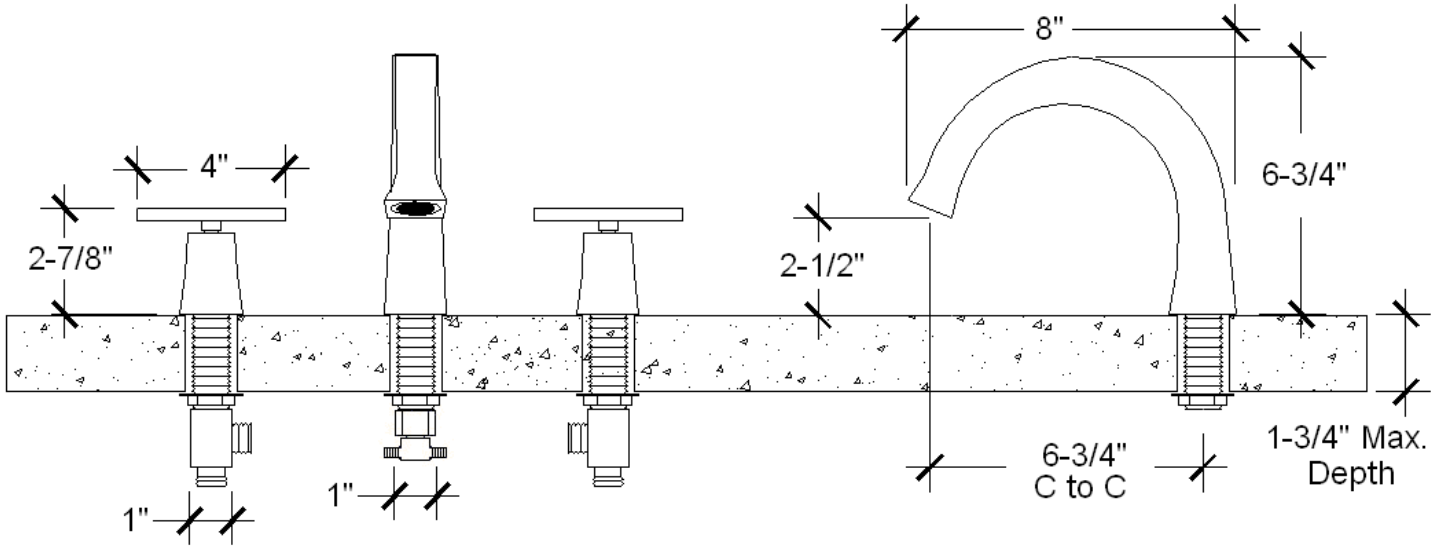

# PRODUCT SPECIFICATIONS

Cixx Deck Mount Tall Faucet  
CX-LAV-DM-T

Jan 2014

- ADA Compliant
- Includes Lift & Turn Drain w/ overflow

Connection	1/2" Compression
Valve	1/2" Ceramic
GPM	1.5